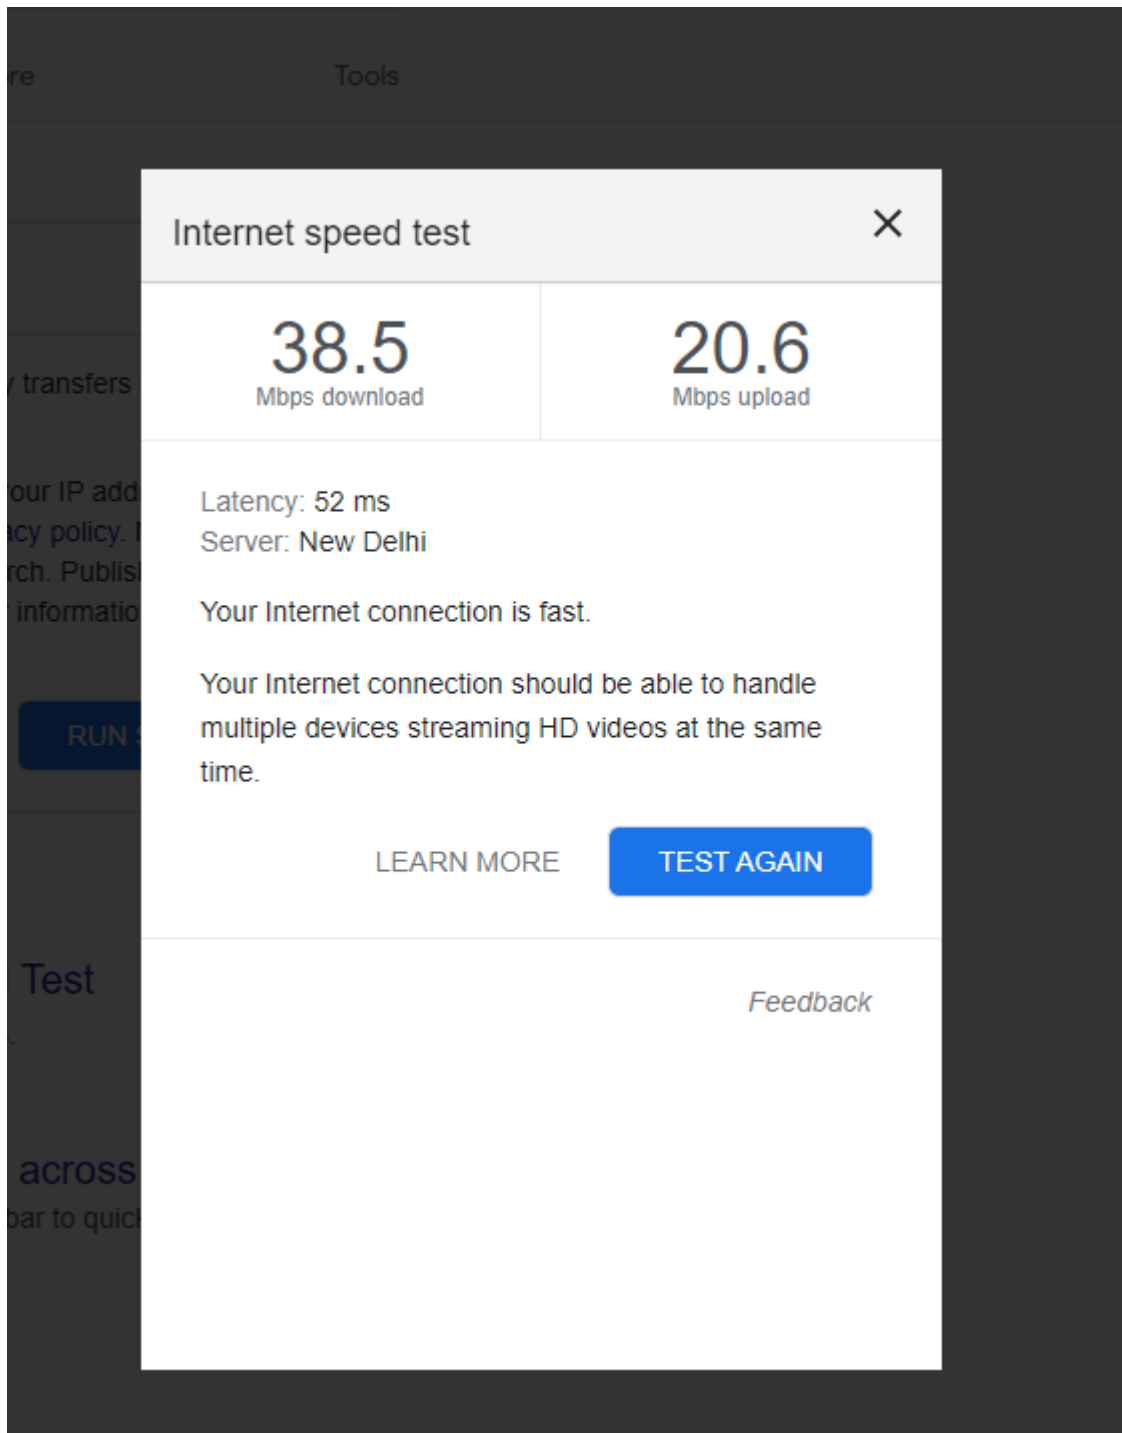

BANDWIDTH FOR INTERNET CONNECTION